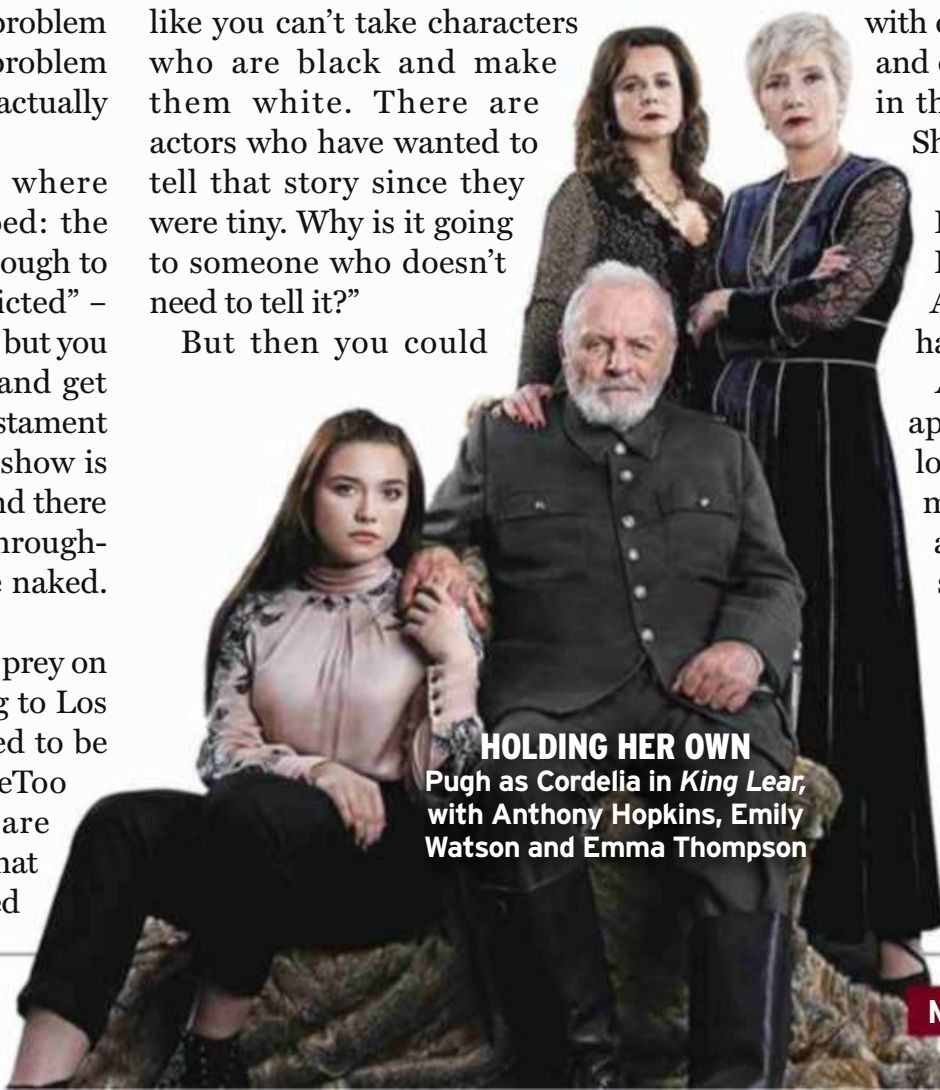

HOLDING HER OWN
Pugh as Cordelia in *King Lear*, with Anthony Hopkins, Emily Watson and Emma Thompson

say: shouldn’t a northern actor have played Katherine in *Lady Macbeth*? “Yes,” she concedes. “It could go on and on and on. It’s not my argument until I’m in it, ha-ha!”

I remark that the pressures on her generation are immense. She agrees. “I think we’re misunderstood... Misguided. I always felt growing up that I’d like to learn more about the world and there’s an expectation when you leave school that you’re supposed to just know.”

Unlike a lot of her friends, she was forbidden from using social media until she was 14, and says she learnt more about the world through face-to-face conversations – and it shows. I sense a lot of her self-possession comes from her close-knit family. She has a place in London, but returns home to Oxford regularly.

‘I like a face that hasn’t been tampered with’

“My little sister is still there. I get desperate calls when I’m back: ‘Come back home! The parents are killing me!’ So I do my best to keep her from going insane. But I’ve been really lucky to have been filming and travelling a lot.” She is circumspect on her romantic life. “I don’t really like discussing that. Just because... you never know what’s going to happen next.”

AT THE VERY least, she hopes *The Little Drummer Girl* will put paid to those Kate Winslet comparisons. “It’s actually embarrassing now,” she sighs. “I really hope she hasn’t ever read any of them. But she is one of the reasons I wanted to act. I re-enacted *Titanic* over and over again. I love her because she has a normal, beautiful face with creases on her forehead and proper cheeks and everything. I love that her face is how it is in that moment, there’s nothing funny in it. She’s not hiding. She’s just raw.

“I love watching faces as they grow up. It’s the difference between so many strong British actresses compared to what America does to women. I like a face that hasn’t been tampered with.”

As for her own ambitions, she’d like to appear on stage at some point. And she’d love another role like *Lady Macbeth*. “Give me some more confused, dazed women who are locked up in mental homes on an island somewhere,” she says. “I’d love a Hannibal Lecter. *The Silence of the Lambs* is my favourite book, favourite film. He’s a great guy.”

Hannibal Lecter? “Yes!” she shrieks. “I could be his daughter. Who is also completely insane and happens to enjoy eating flesh off people’s faces. ‘Daddy!’” she calls in a terrifying cutesy voice. “Gross. Let’s make it happen!”